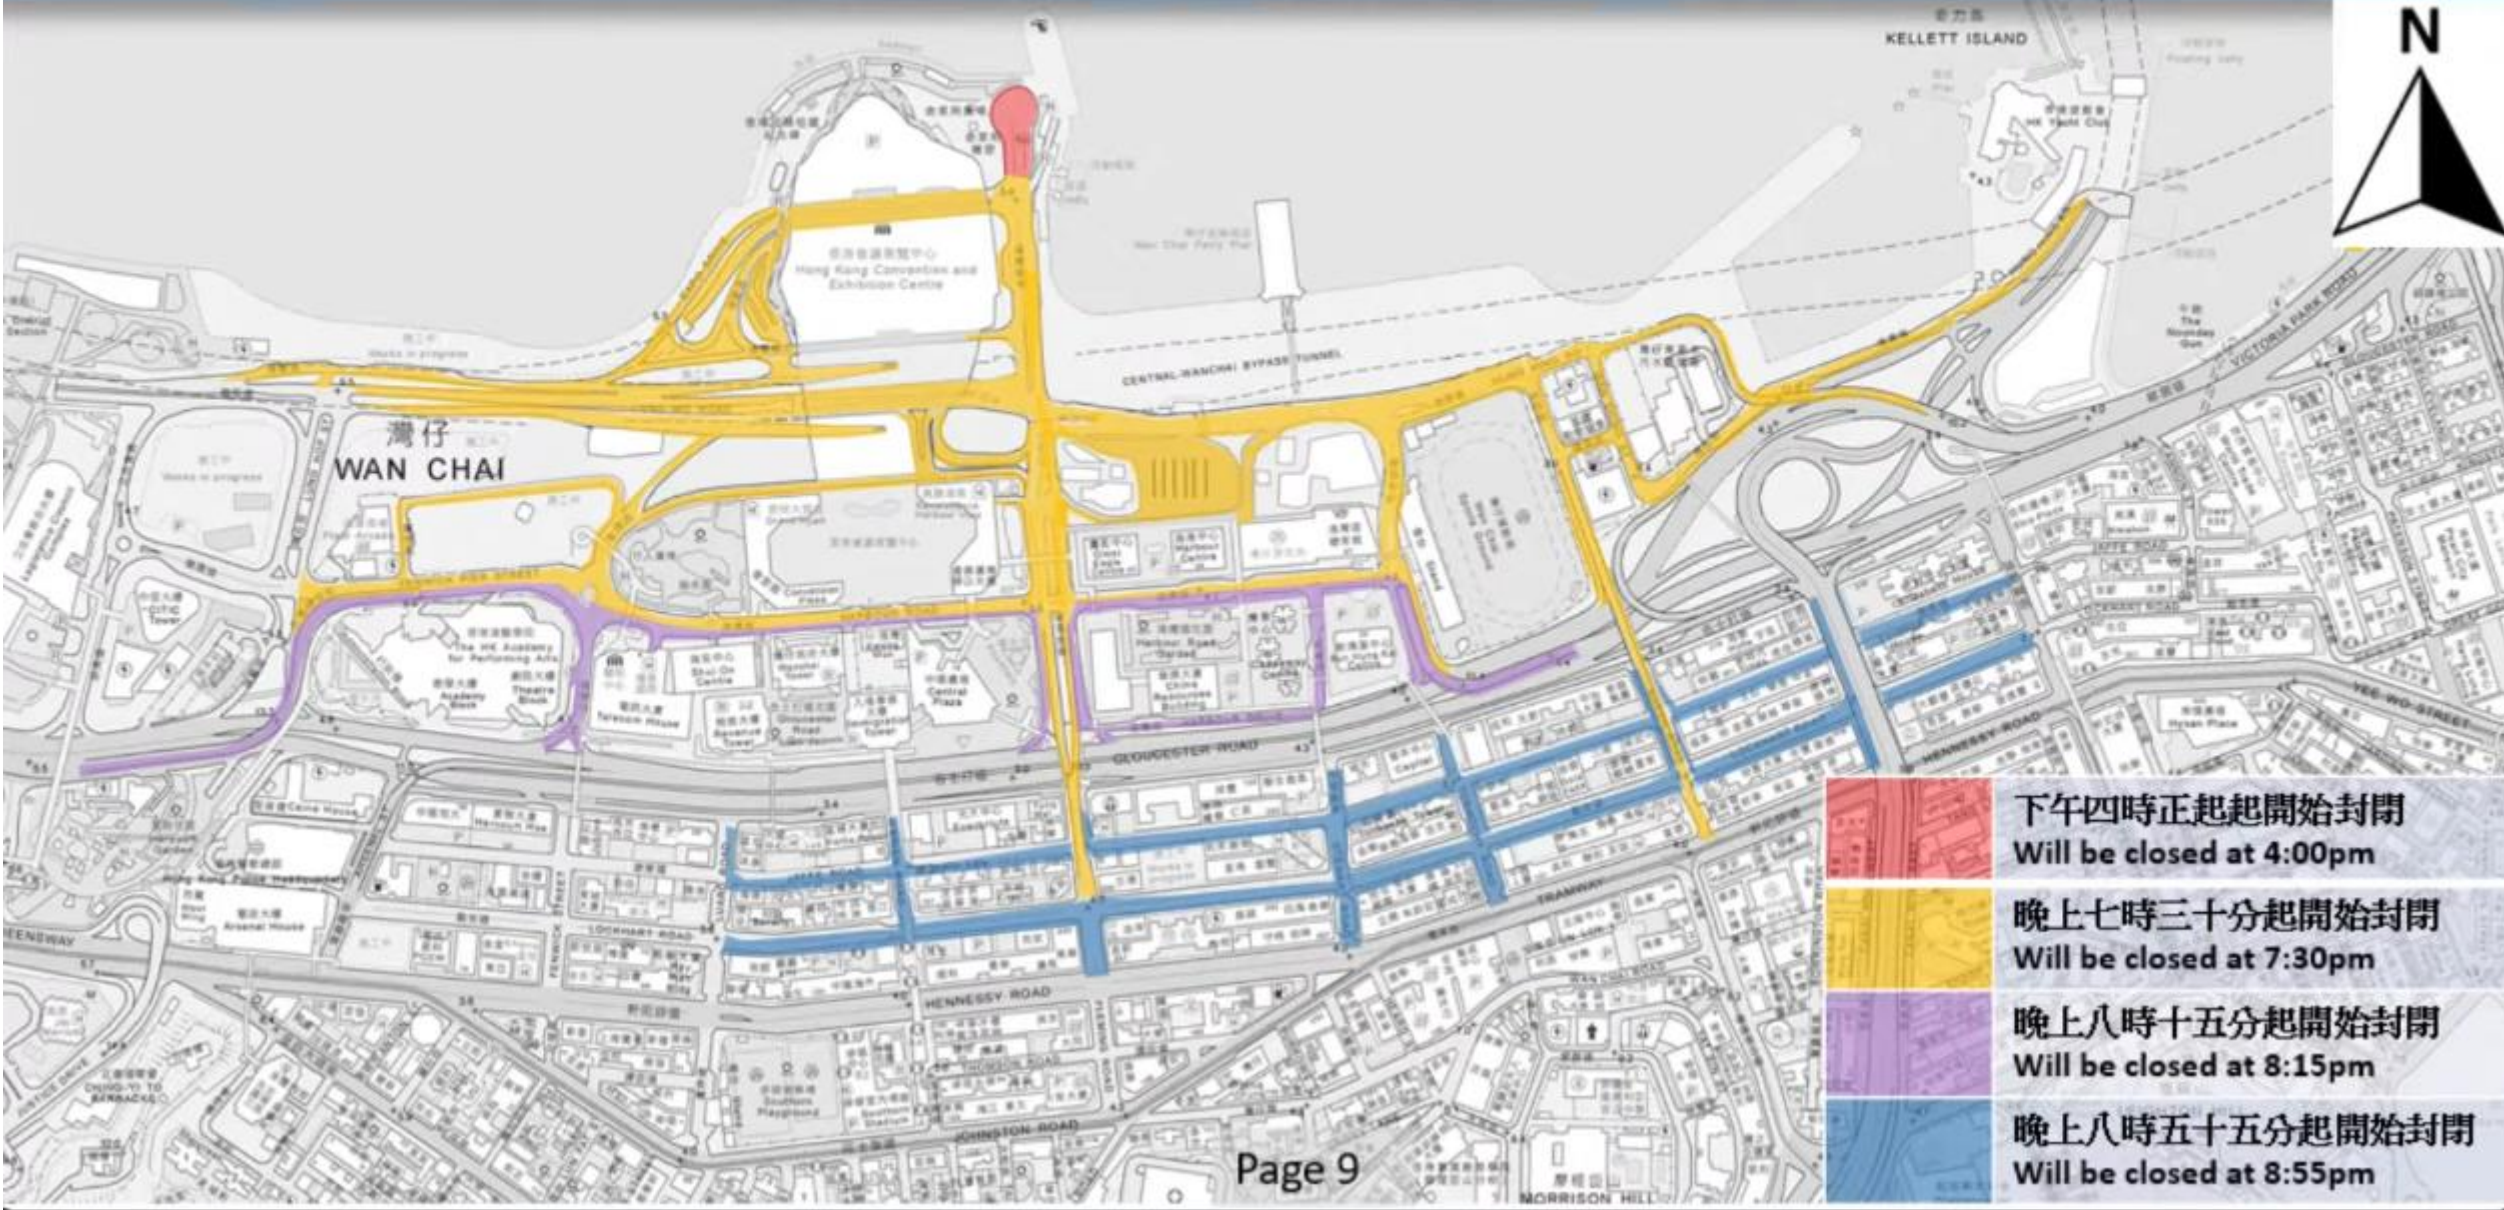

Road Closure Under Contingency

應急封路安排

2023年10月1日國慶煙花匯演中區特別交通安排
Special Traffic Arrangement in Central
for National Day Fireworks Display on 2023-10-01

維多利亞港

晚上七時三十分起開始封閉
Will be closed at 7:30pm

晚上八時十五分起開始封閉
Will be closed at 8:15pm

晚上八時五十五分起開始封閉
Will be closed at 8:55pm

2023年10月1日國慶煙花匯演灣仔特別交通安排
Special Traffic Arrangement in Wan Chai
for National Day Fireworks Display on 2023-10-01

-  下午四時正起開始封閉
Will be closed at 4:00pm
-  晚上七時三十分起開始封閉
Will be closed at 7:30pm
-  晚上八時十五分起開始封閉
Will be closed at 8:15pm
-  晚上八時五十五分起開始封閉
Will be closed at 8:55pm

2023年10月1日國慶煙花匯演中環灣仔繞道特別交通安排
Special Traffic Arrangement in Central – Wan Chai Bypass
for National Day Fireworks Display on 2023-10-01

2023年10月1日國慶煙花匯演東區特別交通安排
Special Traffic Arrangement in Eastern
for National Day Fireworks Display on 2023-10-01

2023年10月1日國慶煙花匯演東區走廊特別交通安排
Special Traffic Arrangement in Island Eastern Corridor
for National Day Fireworks Display on 2023-10-01

北角
NORTH POINT

鯉
QUAF

和富道支路

糖水道

健康中街支路

晚上八時五十五分起開始封閉
Will be closed at 8:55pm