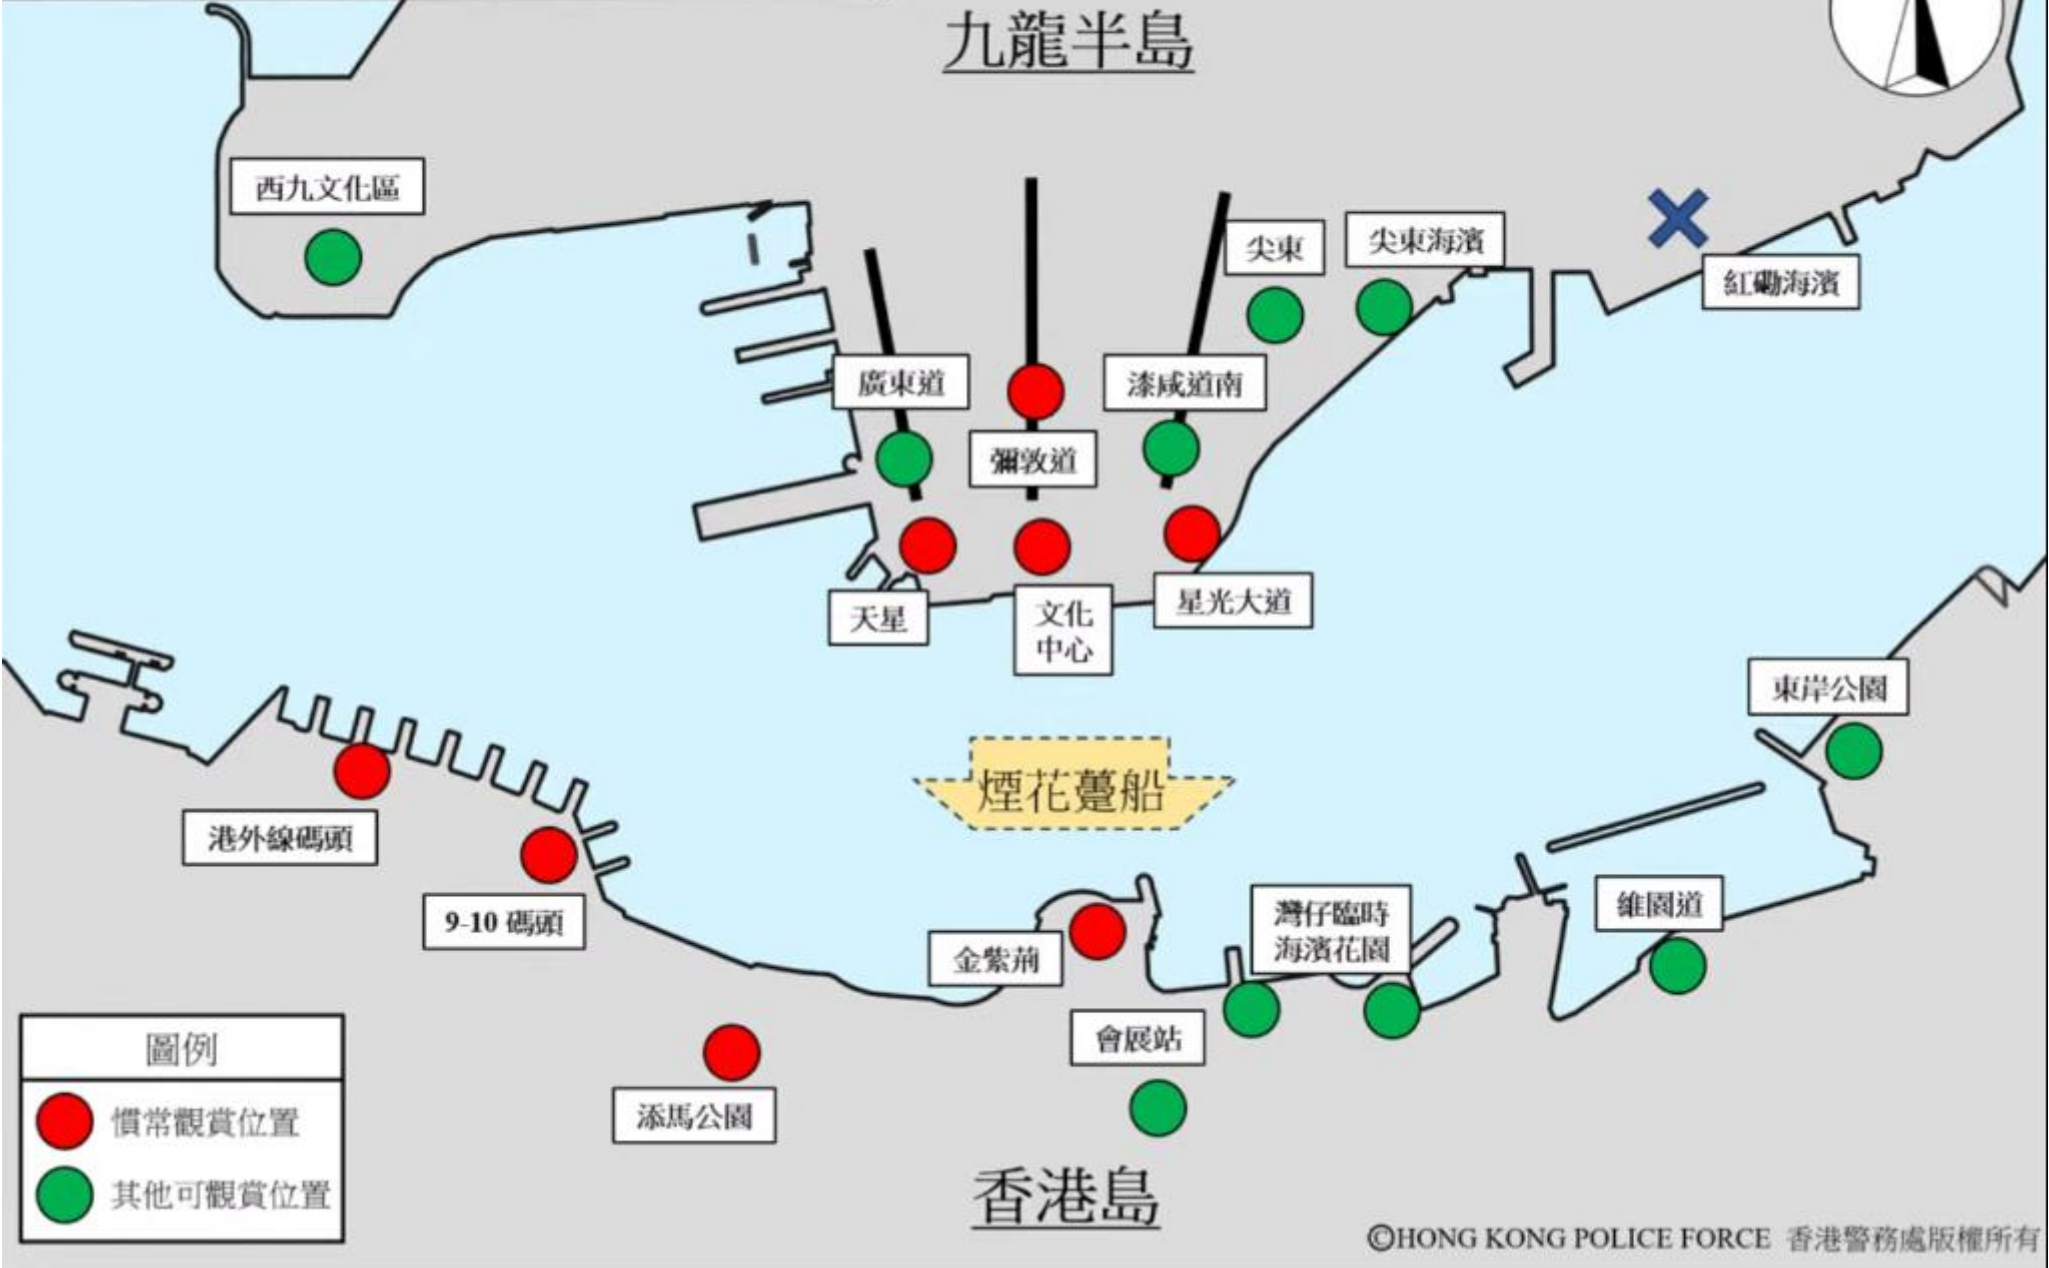

Fireworks Display Viewing Area

煙花匯演觀賞位置

Road Closure Phase One 第一階段封路

7:00 PM 晚上七時正

Legend 圖例

-  7:00 PM 晚上七時正
-  Temporary Bus Stop 臨時巴士站
-  For Bus & GMB only 只准巴士及專線小巴駛入

Road Closure Phase Two 第二階段封路

7:30 PM 晚上七時三十分

Road Closure Under Contingency

應急封路安排

2023年10月1日國慶煙花匯演中區特別交通安排
Special Traffic Arrangement in Central
for National Day Fireworks Display on 2023-10-01

維多利亞港

晚上七時三十分起開始封閉
Will be closed at 7:30pm

晚上八時十五分起開始封閉
Will be closed at 8:15pm

晚上八時五十五分起開始封閉
Will be closed at 8:55pm

2023年10月1日國慶煙花匯演灣仔特別交通安排
Special Traffic Arrangement in Wan Chai
for National Day Fireworks Display on 2023-10-01

-  下午四時正起開始封閉
Will be closed at 4:00pm
-  晚上七時三十分起開始封閉
Will be closed at 7:30pm
-  晚上八時十五分起開始封閉
Will be closed at 8:15pm
-  晚上八時五十五分起開始封閉
Will be closed at 8:55pm

2023年10月1日國慶煙花匯演東區走廊特別交通安排
Special Traffic Arrangement in Island Eastern Corridor
for National Day Fireworks Display on 2023-10-01

北角
NORTH POINT

鯉
QUAF

和富道支路

糖水道

健康中街支路

晚上八時五十五分起開始封閉
Will be closed at 8:55pm