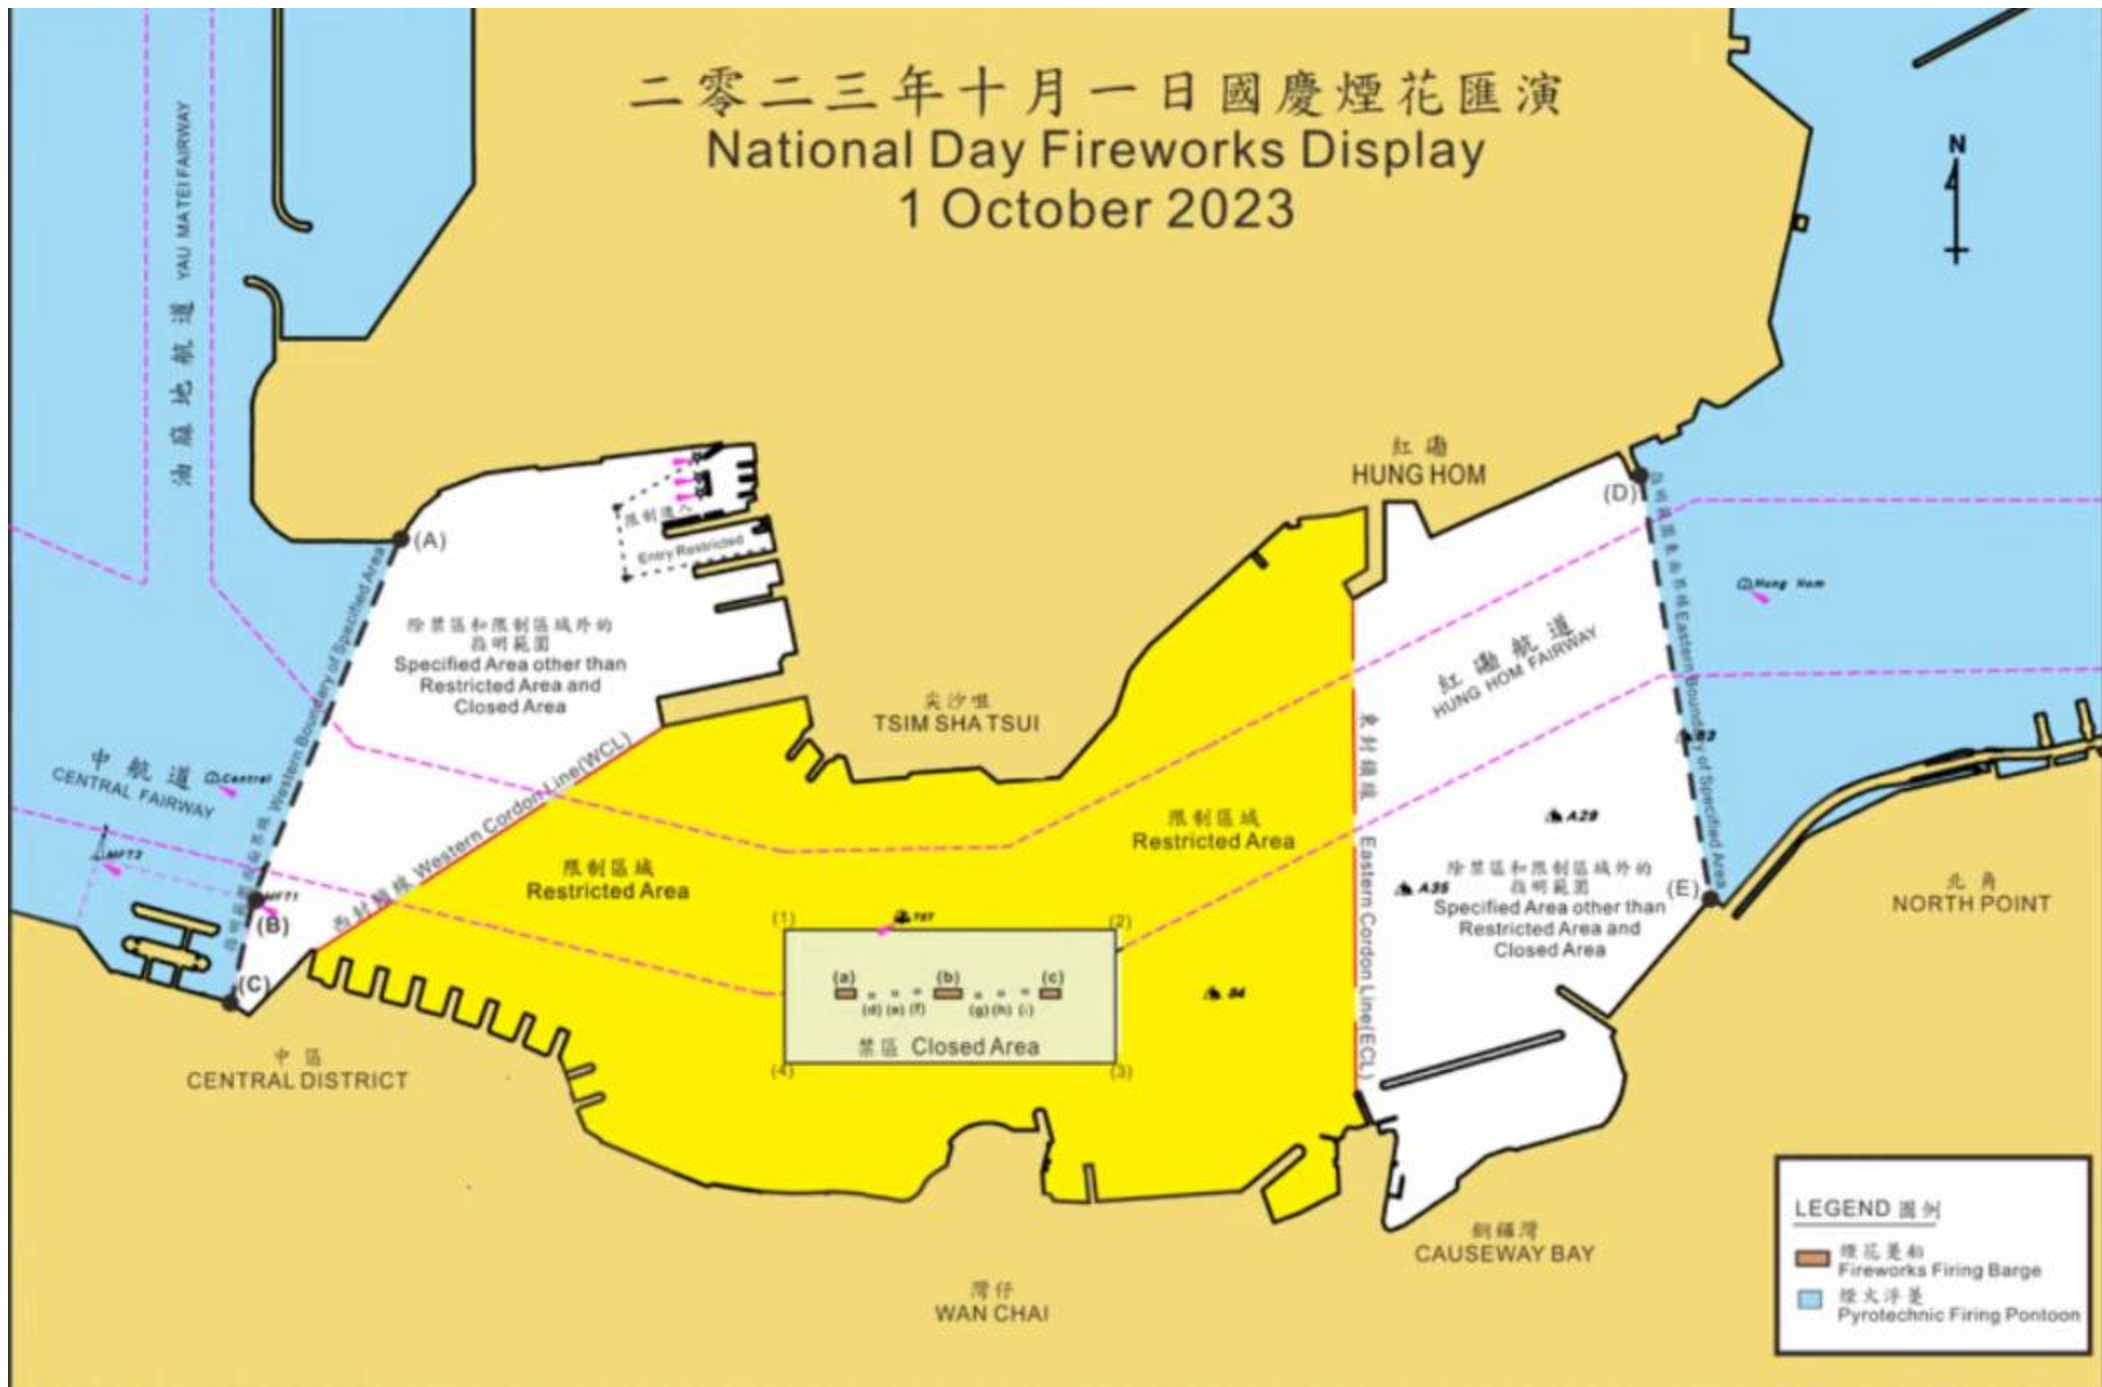

二零二三年十月一日國慶煙花匯演 National Day Fireworks Display 1 October 2023

LEGEND 圖例

- 煙花趸和
  Fireworks Firing Barge
- 煙火浮臺
  Pyrotechnic Firing Pontoon