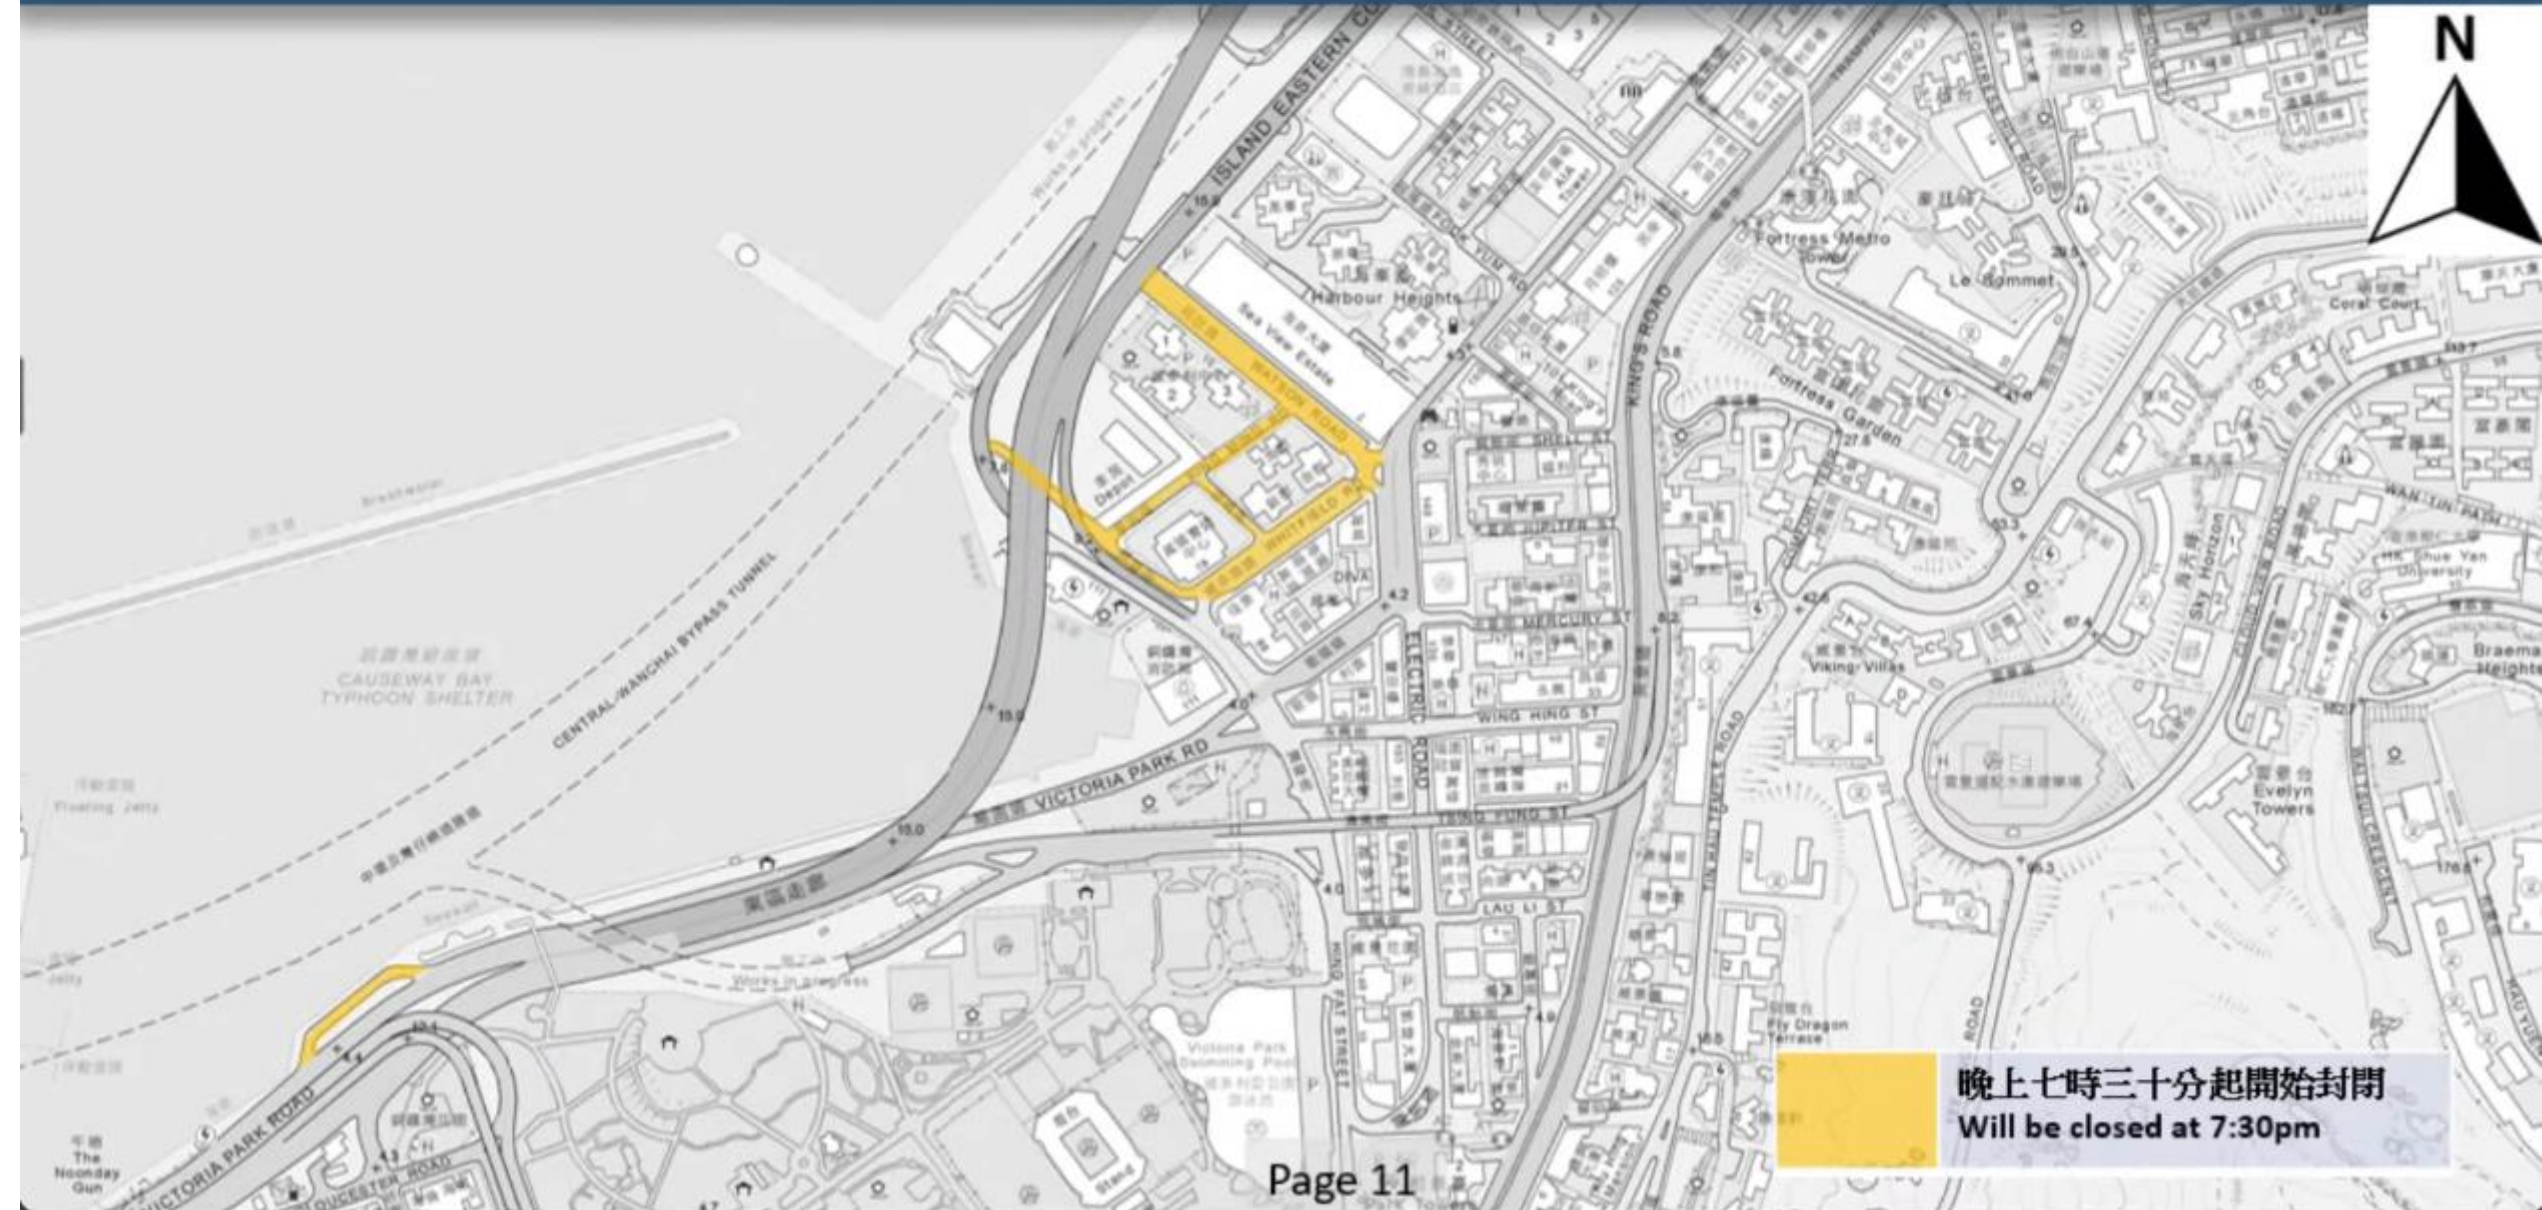

晚上八時五十五分起開始封閉
Will be closed at 8:55pm

2023年10月1日國慶煙花匯演灣仔特別交通安排
Special Traffic Arrangement in Wan Chai
for National Day Fireworks Display on 2023-10-01

-  下午四時正起開始封閉
Will be closed at 4:00pm
-  晚上七時三十分起開始封閉
Will be closed at 7:30pm
-  晚上八時十五分起開始封閉
Will be closed at 8:15pm
-  晚上八時五十五分起開始封閉
Will be closed at 8:55pm

2023年10月1日國慶煙花匯演中環灣仔繞道特別交通安排
Special Traffic Arrangement in Central – Wan Chai Bypass
for National Day Fireworks Display on 2023-10-01

2023年10月1日國慶煙花匯演東區特別交通安排
Special Traffic Arrangement in Eastern
for National Day Fireworks Display on 2023-10-01

2023年10月1日國慶煙花匯演東區走廊特別交通安排
Special Traffic Arrangement in Island Eastern Corridor
for National Day Fireworks Display on 2023-10-01

北角
NORTH POINT

鯉
QUAF

和富道支路

糖水道

健康中街支路

晚上八時五十五分起開始封閉
Will be closed at 8:55pm